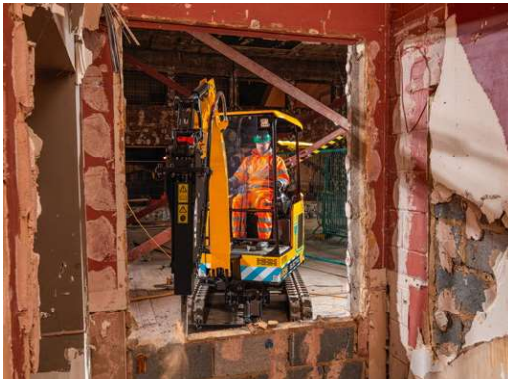

CHOOSE ECONOMICAL.

With maintenance-free batteries, minimal daily checks and less servicing, the new I9C-IE will save you time and money.