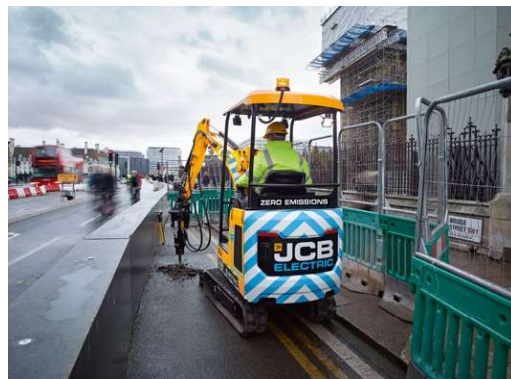

INNOVATIVE SAFETY

JCB's unique 2GO system safely isolates all the controls as a secondary safety system, preventing accidental machine movement.